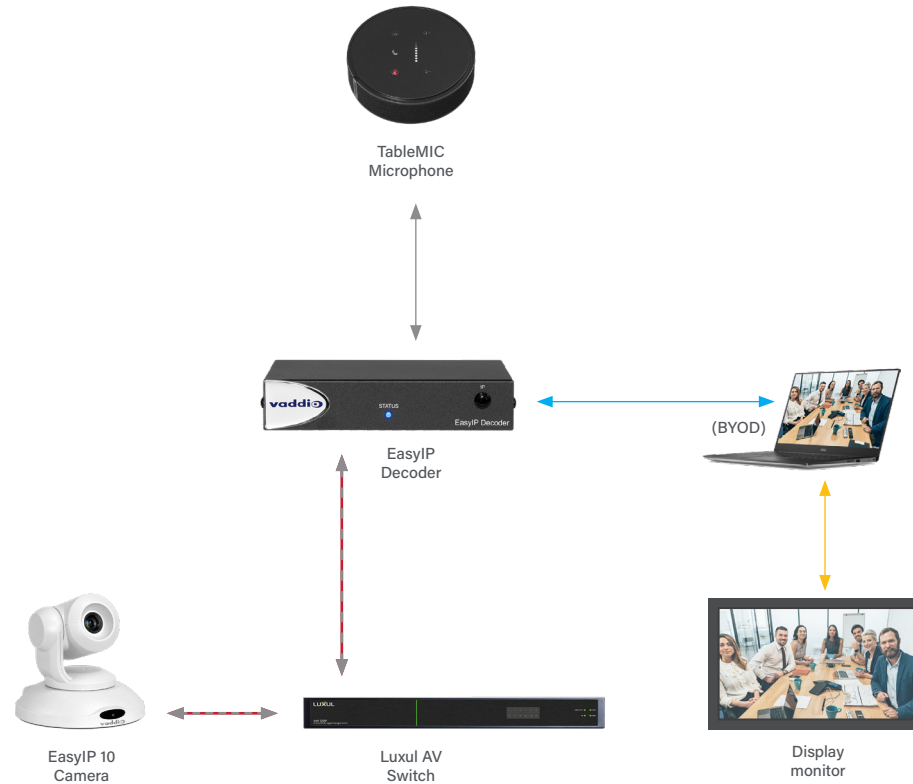

EASYIP ECOSYSTEM

ROOM CONFIGURATIONS

Small Conference Room

Medium Conference Room

Medium Conference Room with existing
audio system

Basic EasyIP Mixer Videoconferencing

Two Computer Videoconferencing Room

Two Camera Picture-in-Picture
Videoconferencing with EasyIP Mixer

Automated Classroom with EasyIP Mixer

EASYIP ECOSYSTEM

SMALL CONFERENCE ROOM

Bundle Part Numbers

EasyIP Ecosystem Base Kit
(Includes one EasyIP 10 Camera,
one EasyIP Decoder and one EasyIP Switch)
999-30201-000 (black camera)
999-30201-000W (white camera)

To order components separately

EasyIP 10 Camera
999-30200-000 black
999-30200-000W white

EasyIP Decoder
999-60210-000

EasyIP Switch
999-11208-000

TableMIC Microphone
999-85000-000 black
999-85000-000W white

EASYIP ECOSYSTEM

vaddio®

MEDIUM CONFERENCE ROOM

Bundle Part Numbers

EasyIP Ecosystem Base Kit
(Includes one EasyIP 10 Camera,
one EasyIP Decoder and one EasyIP Switch)
999-30201-000 (black camera)
999-30201-000W (white camera)