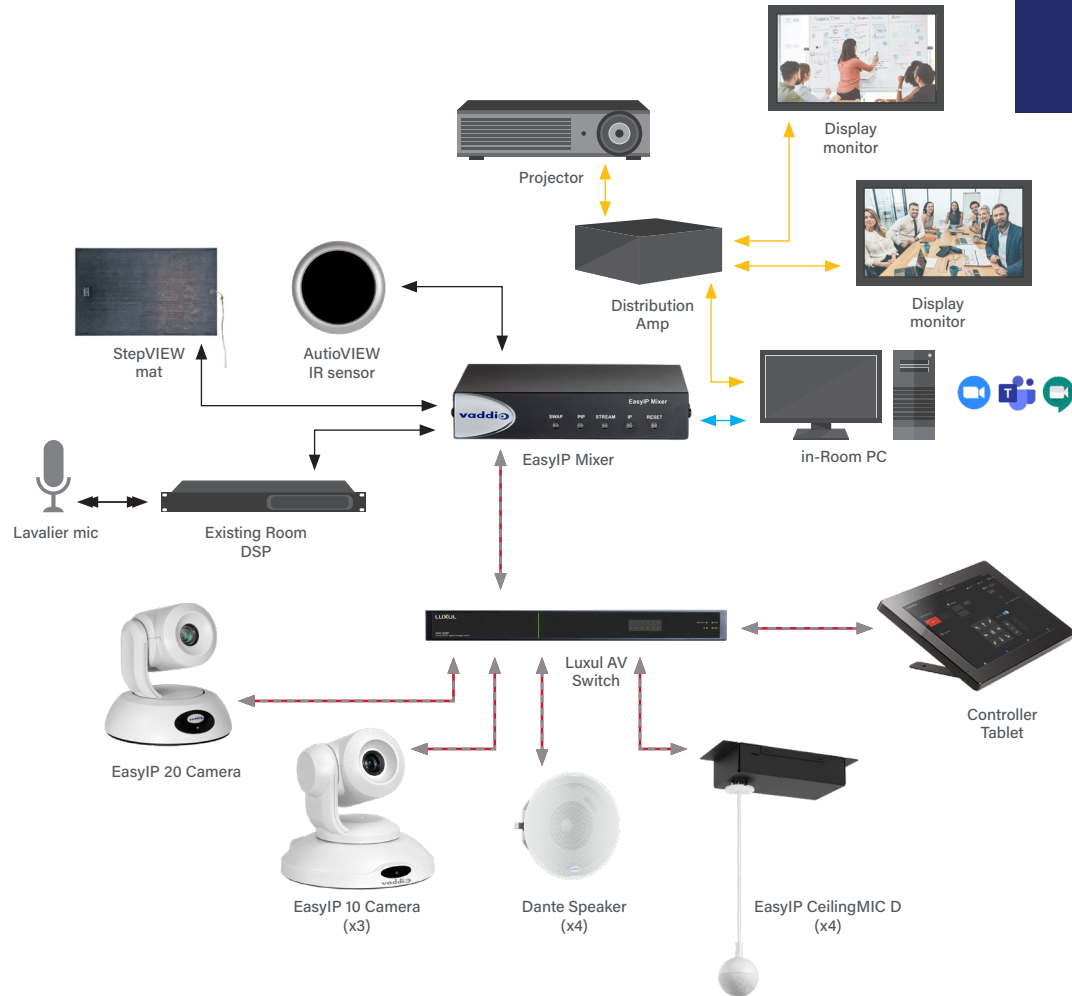

EASYIP ECOSYSTEM

vaddio®

AUTOMATED CLASSROOM WITH EASYIP MIXER

To order components separately:

EasyIP 10 Camera
999-30200-000 black
999-30200-000W white

EasyIP 20 Camera
999-30230-000 black
999-30230-000W white

EasyIP Mixer
999-60320-000

Luxul AMS-2624P Network Switch
AMS-2624P

EasyIP CeilingMIC D
999-85810-000

Vaddio Device Controller
999-42300-000

StepVIEW Mat
999-1511-000

AutoVIEW IR Sensor
999-1701-100

imaginArt

Pujades 273-275 · 08005

Barcelona 93 292 07 70 · imaginart@imaginart.es

www.imaginart.es