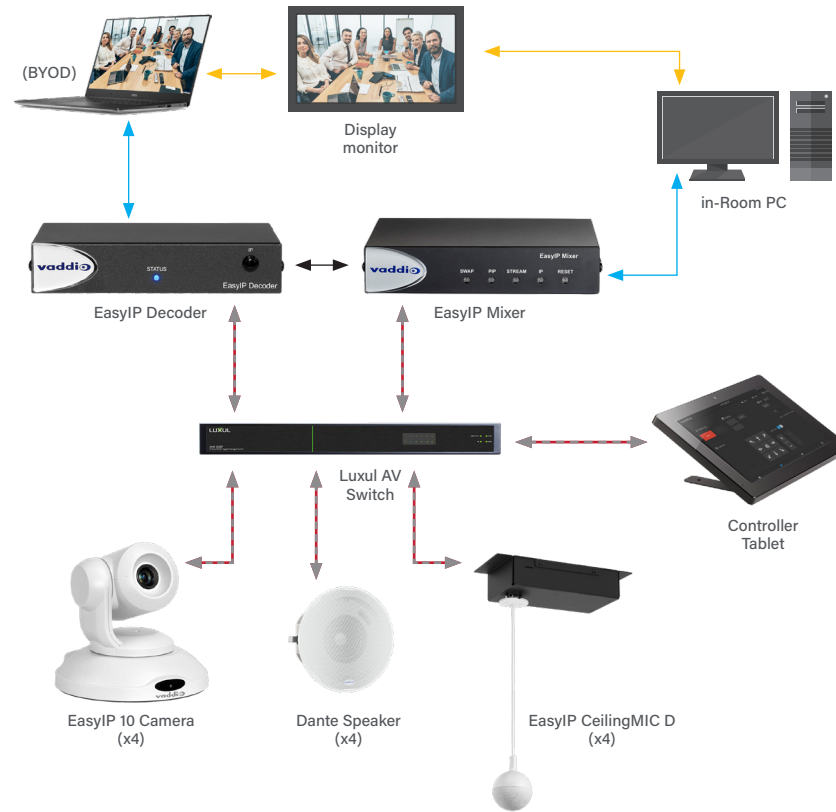

Cat6

Network and
PoE (+, ++)

USB

HDMI

Audio

EASYIP ECOSYSTEM

TWO COMPUTER VIDEOCONFERENCING ROOM

To order components separately:

EasyIP 10 Camera
999-30200-000 black
999-30200-000W white

EasyIP Decoder
999-60210-000

EasyIP Mixer
999-60320-000

Luxul AMS-2624P Network Switch
AMS-2624P

EasyIP CeilingMIC D
999-85810-000

Vaddio Device Controller
999-42300-000

EasyIP Mixer
999-60320-000

Luxul AMS-2624P Network Switch
AMS-2624P

EasyIP CeilingMIC D
999-85810-000

Vaddio Device Controller
999-42300-000

EASYIP ECOSYSTEM

vaddio®

AUTOMATED CLASSROOM WITH EASYIP MIXER

To order components separately: