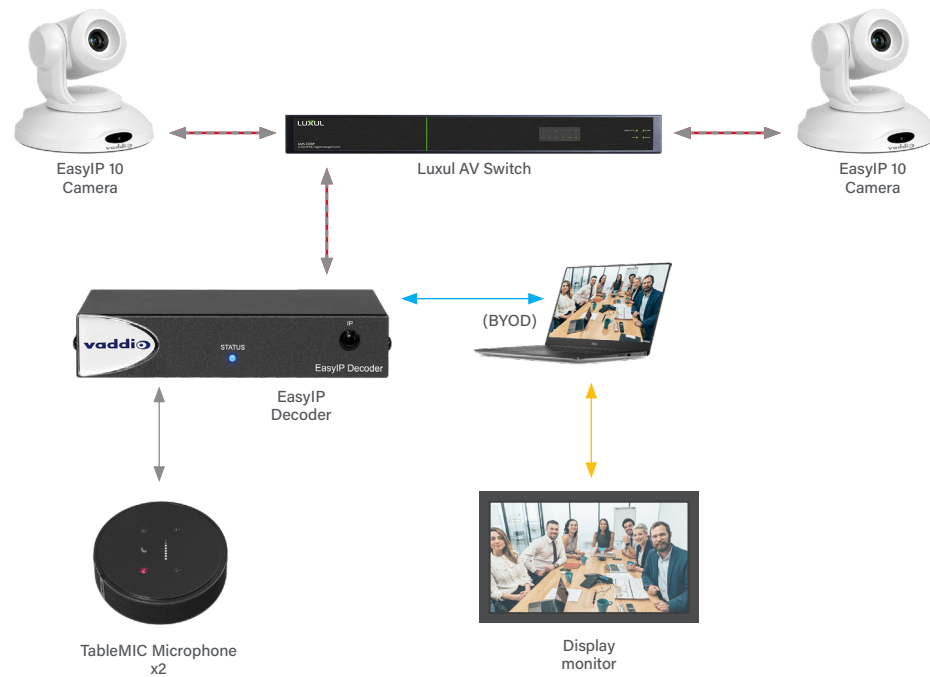

Automated Classroom with EasyIP Mixer

EASYIP ECOSYSTEM

SMALL CONFERENCE ROOM

Bundle Part Numbers

EasyIP Ecosystem Base Kit
(Includes one EasyIP 10 Camera,
one EasyIP Decoder and one EasyIP Switch)
999-30201-000 (black camera)
999-30201-000W (white camera)

EASYIP ECOSYSTEM

vaddio®

MEDIUM CONFERENCE ROOM

Bundle Part Numbers

EasyIP Ecosystem Base Kit
(Includes one EasyIP 10 Camera,
one EasyIP Decoder and one EasyIP Switch)
999-30201-000 (black camera)
999-30201-000W (white camera)

To order components separately

EasyIP 10 Camera
999-30200-000 black
999-30200-000W white

EasyIP Decoder
999-60210-000

EasyIP Switch
999-11208-000

TableMIC Microphones
999-85000-000 black
999-85000-000W white

Cat6 Network and PoE (+, ++)
USB HDMI Audio

EASYIP ECOSYSTEM

MEDIUM CONFERENCE ROOM WITH EXISTING AUDIO SYSTEM

Bundle Part Numbers

EasyIP Ecosystem Base Kit
(Includes one EasyIP 10 Camera,
one EasyIP Decoder and one EasyIP Switch)
999-30201-000 (black camera)
999-30201-000W (white camera)