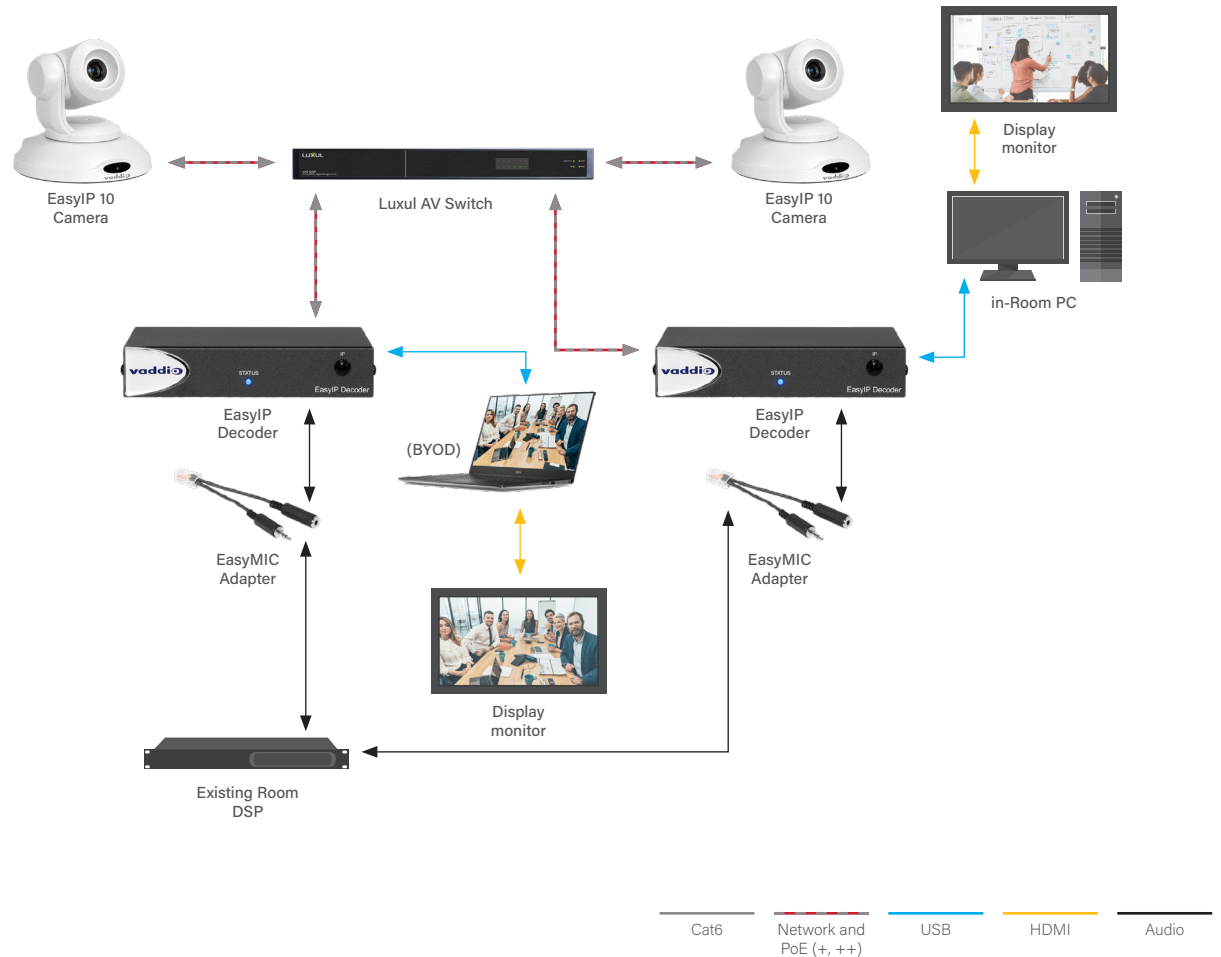

Cat6 Network and PoE (+, ++)
USB HDMI Audio

EASYIP ECOSYSTEM

MEDIUM CONFERENCE ROOM WITH EXISTING AUDIO SYSTEM

Bundle Part Numbers

EasyIP Ecosystem Base Kit
(Includes one EasyIP 10 Camera,
one EasyIP Decoder and one EasyIP Switch)
999-30201-000 (black camera)
999-30201-000W (white camera)

To order components separately:

EasyIP 10 Camera
999-30200-000 black
999-30200-000W white

EasyIP Decoder
999-60210-000

EasyIP Switch
999-11208-000

EasyMIC Adapter
802-3280

EASYIP ECOSYSTEM

vaddio®

BASIC EASYIP MIXER VIDEOCONFERENCING