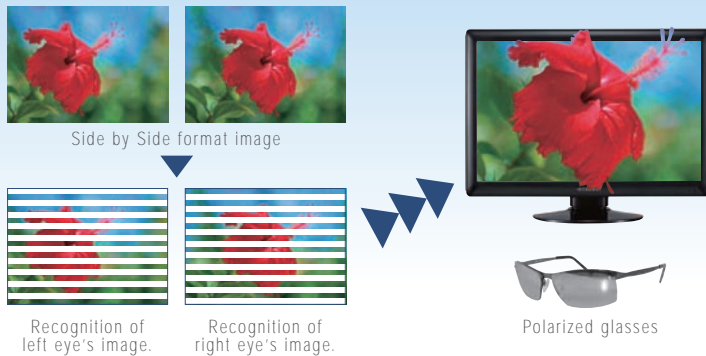

Experience Real 3D Visuals with Hyundai Widescreen 3D Monitor

Hyundai W220S/W240S can display real 3D stereoscopic images with high quality polarized glasses. Hyundai 3D monitors have wide viewing features; which allow users to enjoy 3D visuals from every viewing angle. All Hyundai 3D monitors are adapted DDD's breakthrough 2D/3D solution; Tridef 2D/3D display software allows user to experience movie, picture and images in 2D or 3D viewing.

Hyundai 3D Monitor W240S

Enjoy Real 3D Image with Stereo/3D Monitor W220S/W240S

TriDef Technology makes a perfect 3D image for your 3D Monitor.
Convert side by side format to 3D image by 3D polarized filter.
Use polarizer glasses included in the super pack.

■ Wide Viewing Angle

Wide viewing angle LCD panel enables to clear viewing and natural images from any viewing angle.

■ Certified FOR Windows Vista Premium

ensures the reliability, stability, security, proper installation and optimized image in the operation system, WINVISTA™